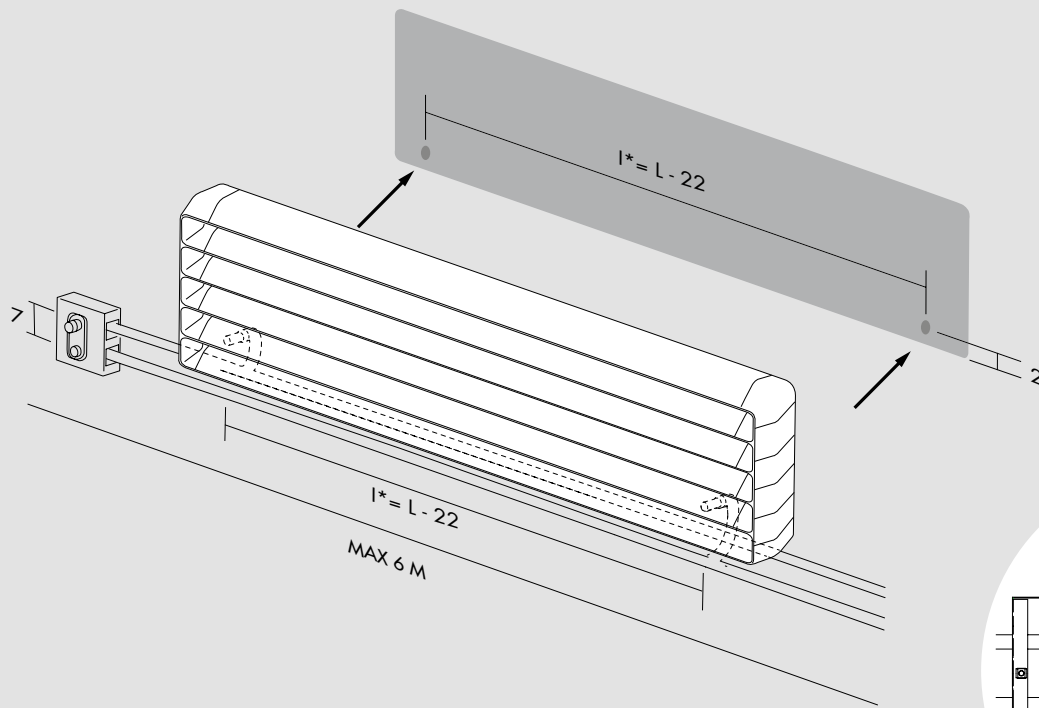

[H]

Special connection / Raccord spéciale / Speziell Anschluss / Conexión especial

Built-in valves
Vanne à encastrer
Einbauventile
Válvulas de empotrar