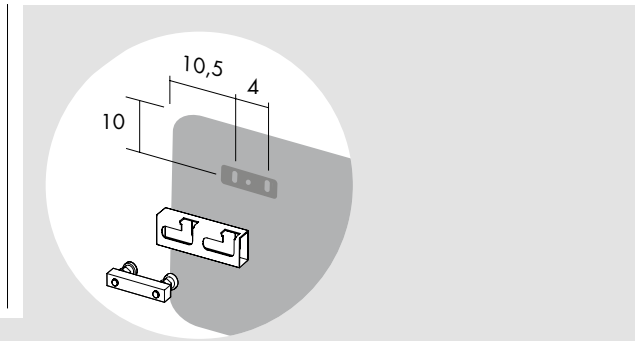

Kcal = Watt x 0.860
BTU = Watt x 3.413

Watt Δt 60° = Watt Δt 50° x 1,277
Watt Δt 40° = Watt Δt 50° x 0.741
Watt Δt 30° = Watt Δt 50° x 0.504
Watt Δt 20° = Watt Δt 50° x 0.292

p max = 5.0 bar