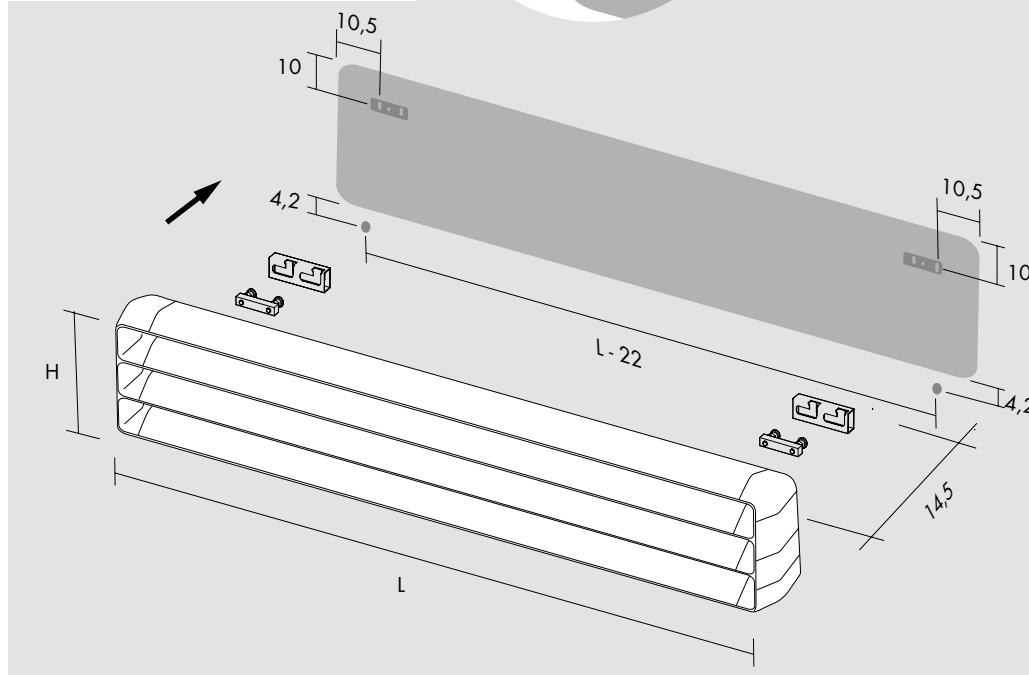

Kcal = Watt x 0.860
BTU = Watt x 3.413

Watt Δt 60° = Watt Δt 50° x 1,277
Watt Δt 40° = Watt Δt 50° x 0.741
Watt Δt 30° = Watt Δt 50° x 0.504
Watt Δt 20° = Watt Δt 50° x 0.292

p max = 5.0 bar